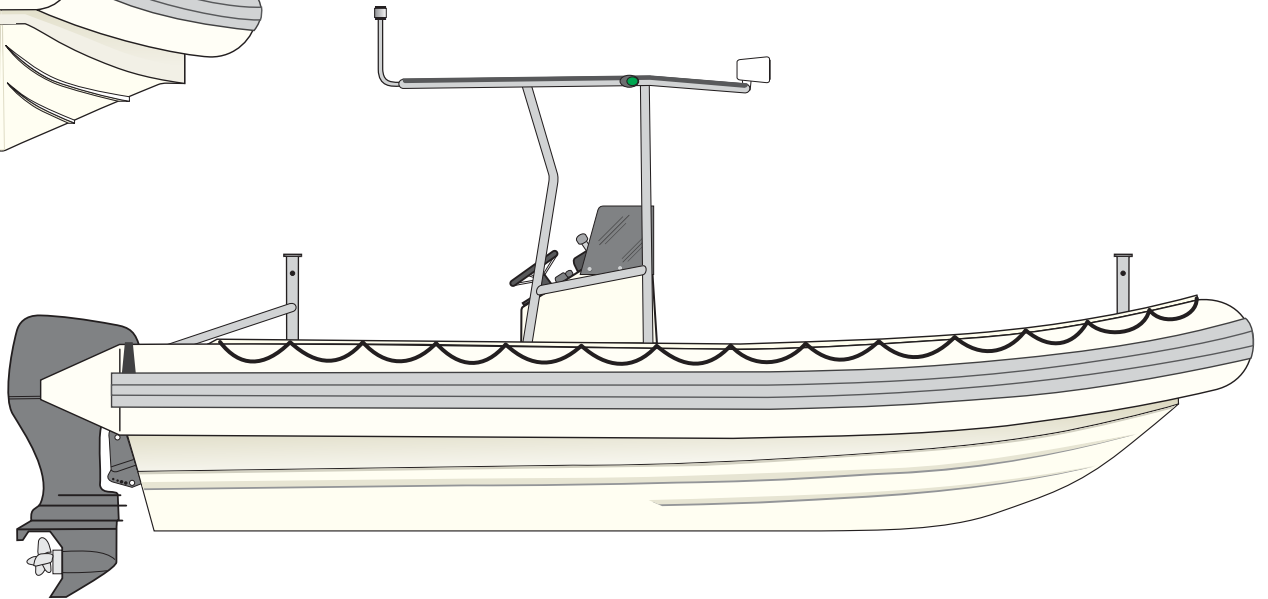

Rough Water™ 6.70

ROSBOROUGH
— BOATS —

"A Company Built on Customer Referrals"

Rough Water 6.70 Major Components

T-Top Console

Hypalon Collar

Tube Carrier

*Floor Frame
with Flotation Cavities*

*One-Piece
Vinylester Hull*

ROSBOROUGH
— BOATS —

"A Company Built on Customer Referrals"