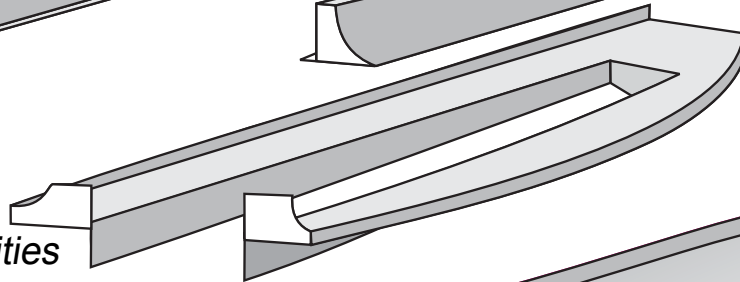

Rough Water™ 6.70

ROSBOROUGH
— BOATS —

"A Company Built on Customer Referrals"

Rough Water 6.70 Major Components

T-Top Console

Hypalon Collar

Tube Carrier

*Floor Frame
with Flotation Cavities*

*One-Piece
Vinylester Hull*

ROSBOROUGH
— BOATS —

"A Company Built on Customer Referrals"