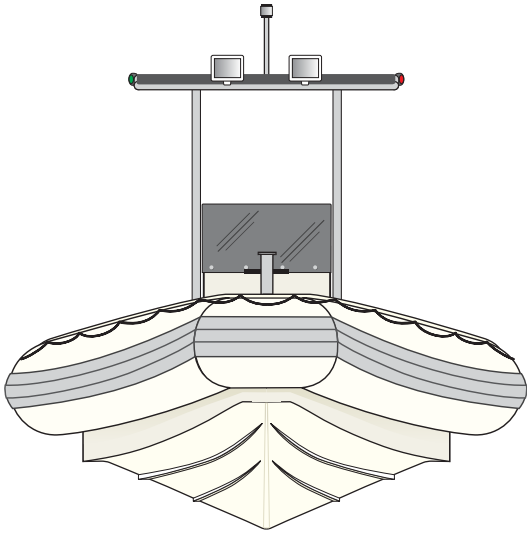

Rough Water™ 6.70

ROSBOROUGH
— BOATS —

"A Company Built on Customer Referrals"

Rough Water 6.70 Major Components

T-Top Console

Hypalon Collar

Tube Carrier

*Floor Frame
with Flotation Cavities*

*One-Piece
Vinylester Hull*

ROSBOROUGH
— BOATS —

"A Company Built on Customer Referrals"