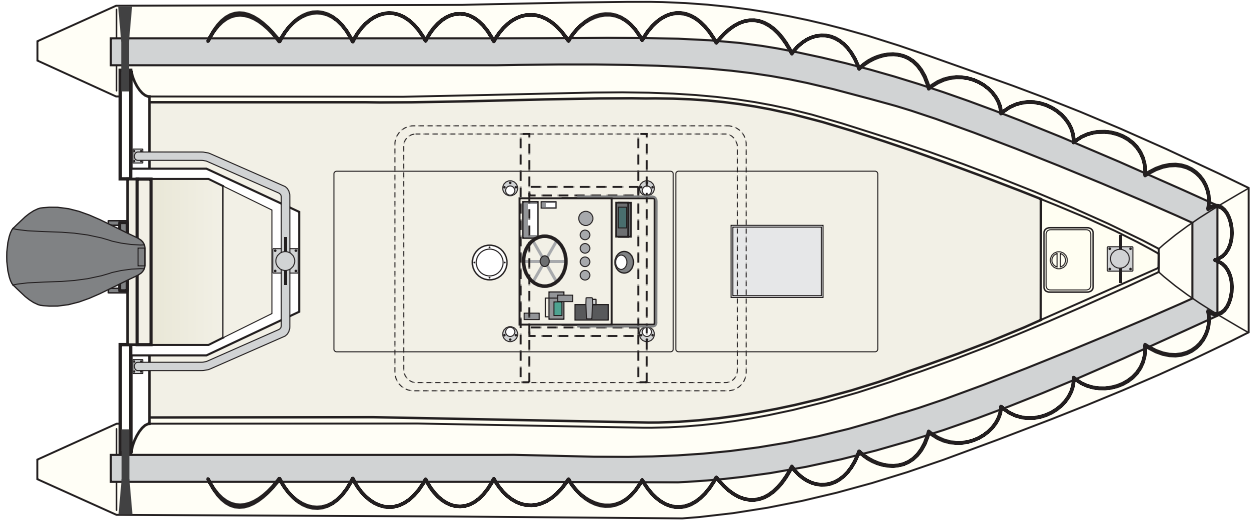

Rough Water™ 6.70

ROSBOROUGH
— BOATS —

"A Company Built on Customer Referrals"

Rough Water 6.70 Major Components

T-Top Console

Hypalon Collar

Tube Carrier

*Floor Frame
with Flotation Cavities*