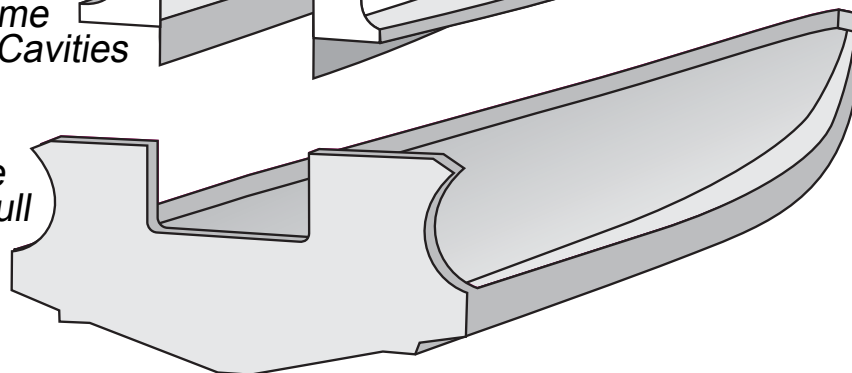

Rough Water™ 6.70

ROSBOROUGH
— BOATS —

"A Company Built on Customer Referrals"

Rough Water 6.70 Major Components

T-Top Console

Hypalon Collar

Tube Carrier

*Floor Frame
with Flotation Cavities*

*One-Piece
Vinylester Hull*

ROSBOROUGH
— BOATS —

"A Company Built on Customer Referrals"