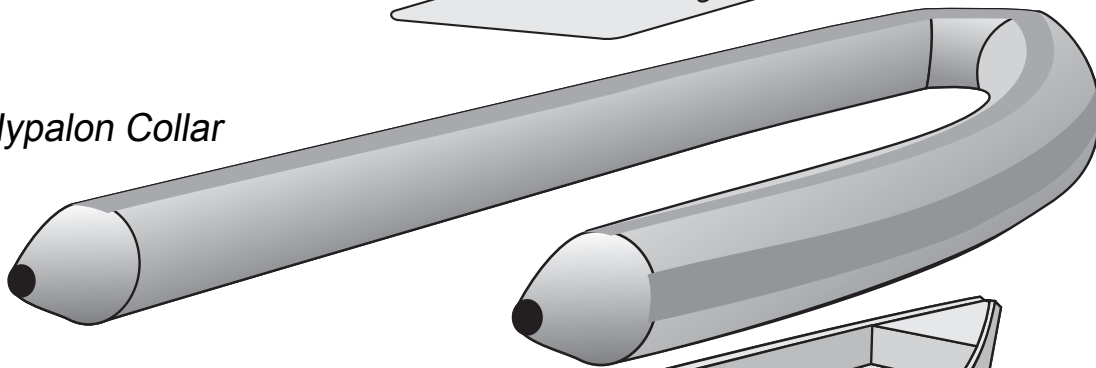

Rough Water™ 6.70

ROSBOROUGH
— BOATS —

"A Company Built on Customer Referrals"

Rough Water 6.70 Major Components

T-Top Console

Hypalon Collar

Tube Carrier

*Floor Frame
with Flotation Cavities*

*One-Piece
Vinylester Hull*

ROSBOROUGH
— BOATS —

"A Company Built on Customer Referrals"