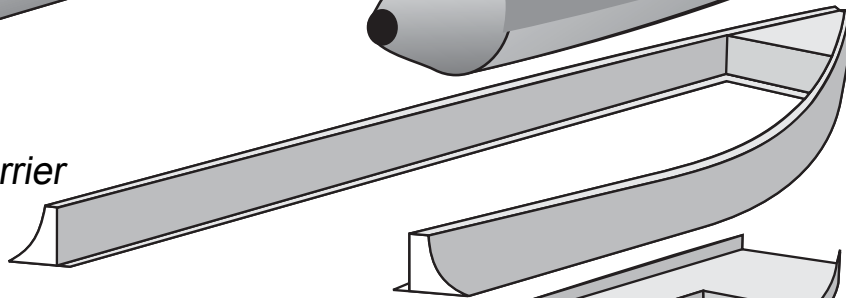

Rough Water™ 6.70

ROSBOROUGH
— BOATS —

"A Company Built on Customer Referrals"

Rough Water 6.70 Major Components

T-Top Console

Hypalon Collar

Tube Carrier

*Floor Frame
with Flotation Cavities*

*One-Piece
Vinylester Hull*

ROSBOROUGH
— BOATS —

"A Company Built on Customer Referrals"