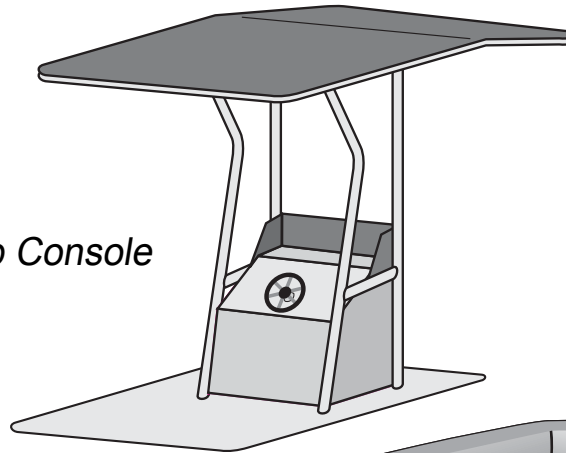

Rough Water™ 6.70

ROSBOROUGH
— BOATS —

"A Company Built on Customer Referrals"

Rough Water 6.70 Major Components

T-Top Console

Hypalon Collar

Tube Carrier

*Floor Frame
with Flotation Cavities*