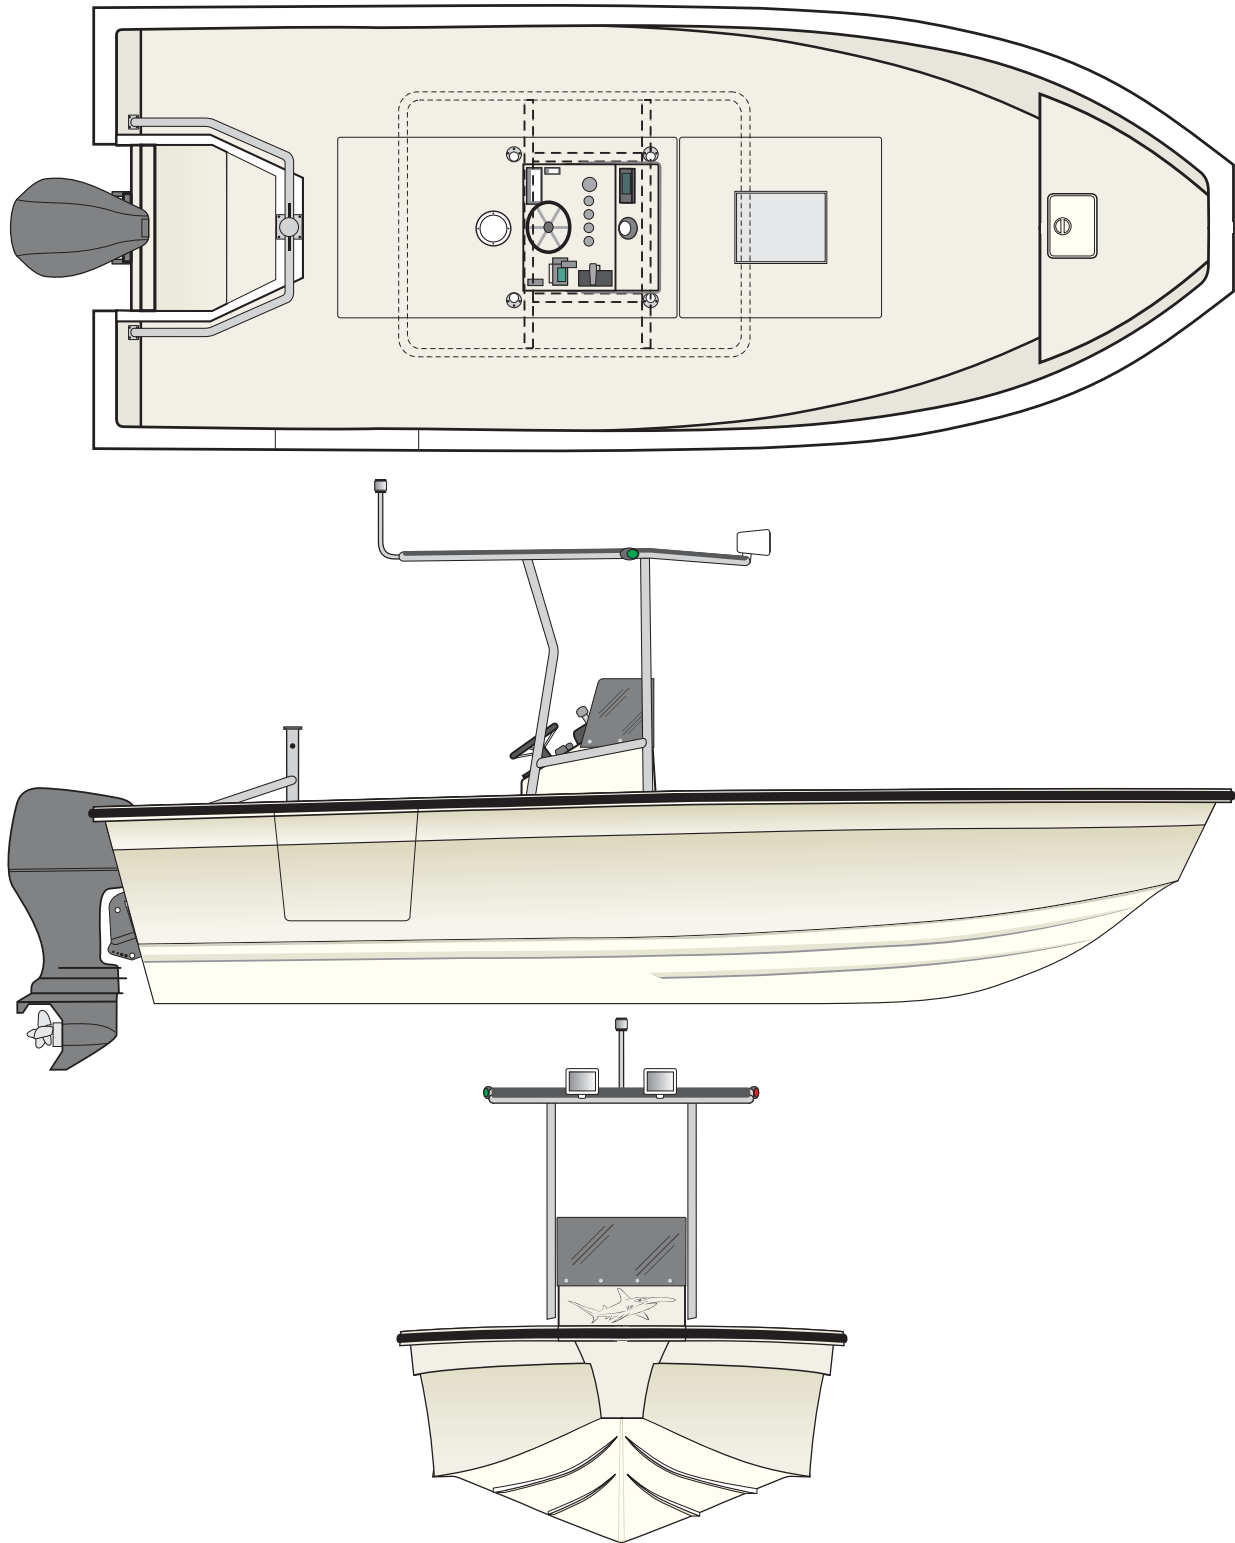

# RFV-22 HammerHead

**ROSBOROUGH**  
— BOATS —

"A Company Built on Customer Referrals"