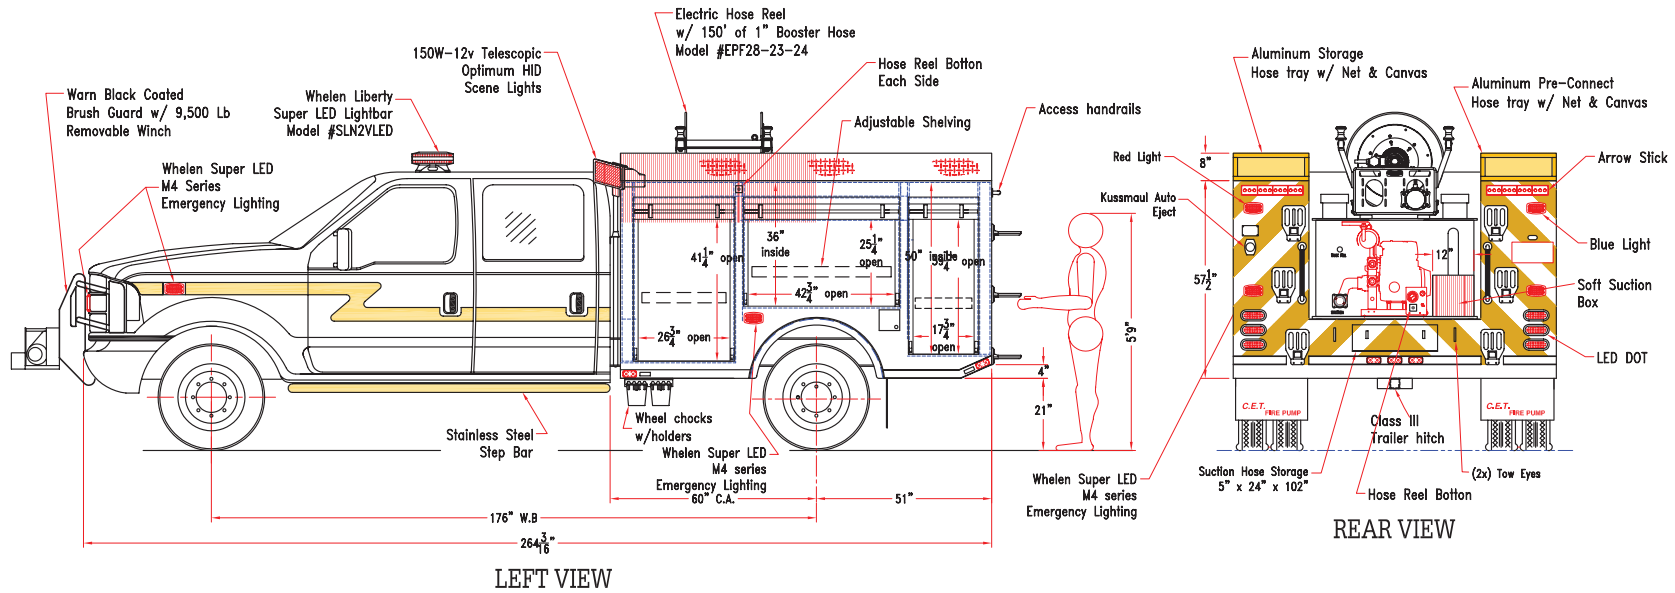

BRUSH TRUCK

CET QUICK ATTACK UNIT - ALBERT LEA, MN
 w/ FORD F550, CREW CAB, 2011, 4 x 4

ACCEPT ONLY THE BEST™

75 Hector St., P.O. Box 90, Pierreville (Québec) Canada J0G 1J0 | Telephone: 1-800-567-2719 | Fax: 1-800-434-2613 | www.fire-pup.com