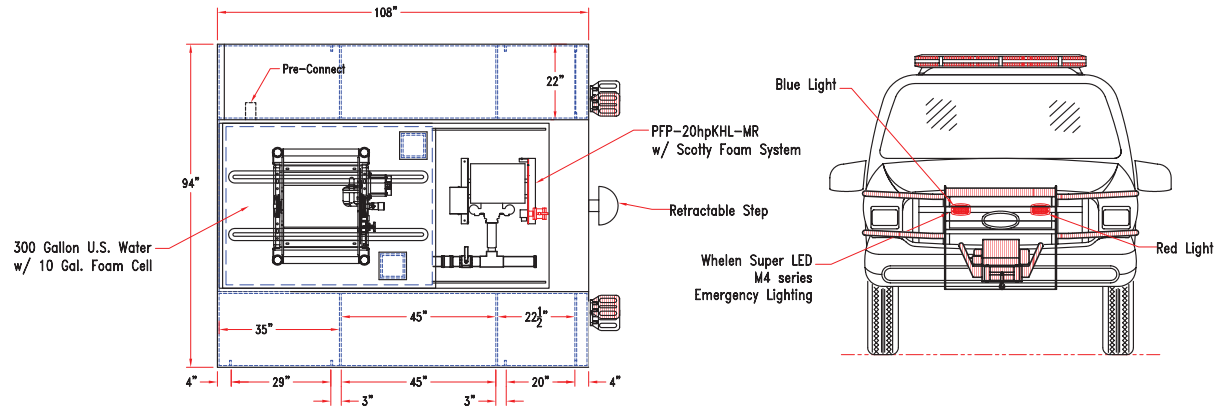

BRUSH TRUCK

CET QUICK ATTACK UNIT - ALBERT LEA, MN
 w/ FORD F550, CREW CAB, 2011, 4 x 4

ACCEPT ONLY THE BEST™

75 Hector St., P.O. Box 90, Pierreville (Québec) Canada J0G 1J0 | Telephone: 1-800-567-2719 | Fax: 1-800-434-2613 | www.fire-pup.com