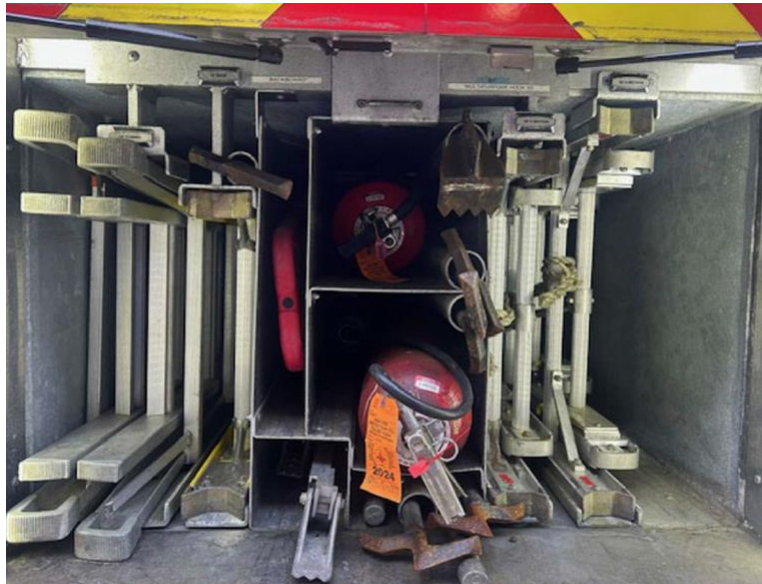


Technical Specifications – 109' Aerial Ladder Truck, 2011

DESCRIPTION:

- Year: 2011
- Body: Rosenbauer
- Chassis: Spartan Gladiator
- Model: Custom
- Length: 40' 11" (12.47 m)
- Height: 11' 9" (3.58 m)
- GVWR: 47,000 lb
- Seating Capacity: 6 (including 5 SCBA seats)
- Mileage: 18,502 mi (approx. 29,770 km)
- Engine Hours: 1,891 hrs
- Engine: Caterpillar C13 Diesel 525 HP
- Engine Brake
- Transmission: Allison 4000EVP Automatic

Technical Specifications – 109' Aerial Ladder Truck, 2011

Technical Specifications – 109' Aerial Ladder Truck, 2011

Technical Specifications – 109' Aerial Ladder Truck, 2011

Technical Specifications – 109' Aerial Ladder Truck, 2011