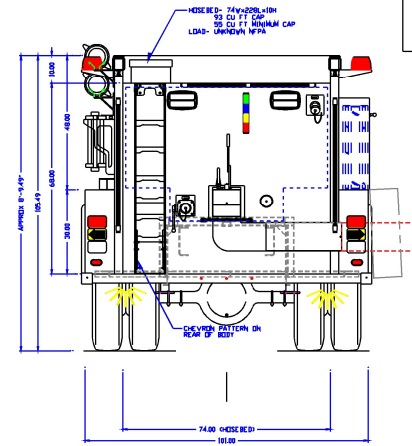

Rosenbauer FX 1/8

2024-03-13

- NOTES:
1. OVERALL HEIGHT IS IN LOADED CONDITION. UNLOADED HEIGHTS MAY BE 4" ABOVE HEIGHTS SHOWN.
 2. DO NOT SCALE DRAWING.
 3. ALL DIMENSIONS ARE APPROXIMATE AND SUBJECT TO ENGINEERING CHANGES.
 4. DRAWING MAY OR MAY NOT SHOW ALL ITEMS AS DESCRIBED IN THE WRITTEN DETAIL SPECIFICATIONS.
 5. INCLUSION OF AN ITEM ON THE DRAWING DOES NOT CONSTITUTE INCLUSION OF THAT ITEM WITH THE FINAL DELIVERED UNIT.
 6. THE EFFECTIVE DOOR OPENINGS WILL BE APPROX. 2" LESS THAN THE NOTED COMPARTMENT OPENING FOR ROLL UP DOORS AND UP TO APPROX. 4" LESS FOR HINGED DOORS

APPROVED BY:

CHASSIS:	KENWORTH 2DR
PUMP:	HALE DSD 1250 GPM
TANK:	POLY/2500
PANEL MATL:	STAINLESS STEEL
COMP INTERIOR:	SPATTER

REVISED: -	DATE: -	
DRAWN: NJ	DATE: 10-9-23	
PROPRIETARY AND CONFIDENTIAL THE INFORMATION CONTAINED IN THIS DRAWING IS THE SOLE PROPERTY OF ROSENBAUER. ANY REPRODUCTION IN PART OR AS A WHOLE WITHOUT THE WRITTEN PERMISSION OF ROSENBAUER IS PROHIBITED.		
MAXIMUM HEIGHT	NONE	
MAXIMUM LENGTH	NONE	
BODY WIDTH	101"	

STOCK 2500 TANKER 34 PUMPHOUSE

	ROSENBAUER FX 1/8"	
	323-D	-