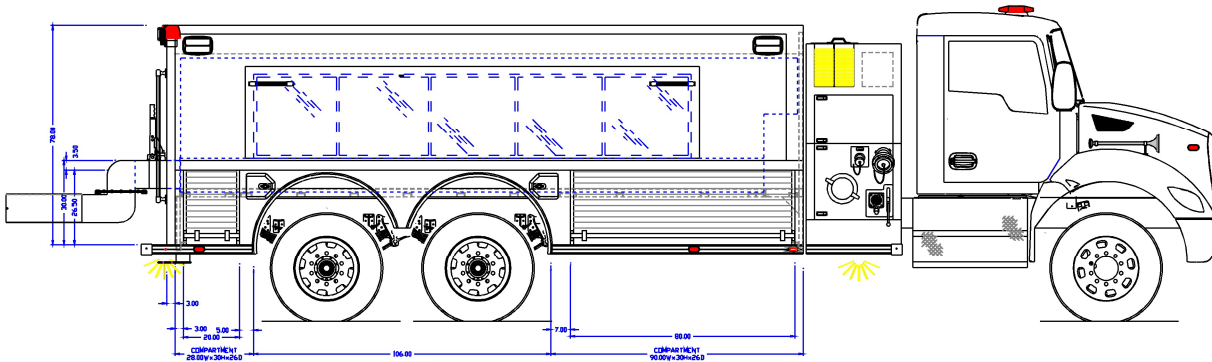

Rosenbauer FX 1/8

2024-03-13

- NOTES:
1. OVERALL HEIGHT IS IN LOADED CONDITION. UNLOADED HEIGHTS MAY BE 4" ABOVE HEIGHTS SHOWN.
 2. DO NOT SCALE DRAWING.
 3. ALL DIMENSIONS ARE APPROXIMATE AND SUBJECT TO ENGINEERING CHANGES.
 4. DRAWING MAY OR MAY NOT SHOW ALL ITEMS AS DESCRIBED IN THE WRITTEN DETAIL SPECIFICATIONS.
 5. INCLUSION OF AN ITEM ON THE DRAWING DOES NOT CONSTITUTE INCLUSION OF THAT ITEM WITH THE FINAL DELIVERED UNIT.
 6. THE EFFECTIVE DOOR OPENINGS WILL BE APPROX. 2" LESS THAN THE NOTED COMPARTMENT OPENING FOR ROLL UP DOORS AND UP TO APPROX. 4" LESS FOR HINGED DOORS

APPROVED BY:

CHASSIS:	KENWORTH 2DR
PUMP:	HALE DSD 1250 GPM
TANK:	POLY/2500
PANEL MATL:	STAINLESS STEEL
COMP INTERIOR:	SPATTER

REVISED: -	DATE: -	
DRAWN: NJ	DATE: 10-9-23	
PROPRIETARY AND CONFIDENTIAL THE INFORMATION CONTAINED IN THIS DRAWING IS THE SOLE PROPERTY OF ROSENBAUER. ANY REPRODUCTION IN PART OR AS A WHOLE WITHOUT THE WRITTEN PERMISSION OF ROSENBAUER IS PROHIBITED.		
MAXIMUM HEIGHT	NONE	
MAXIMUM LENGTH	NONE	
BODY WIDTH	101"	

STOCK 2500 TANKER 34 PUMPHOUSE

	ROSENBAUER FX 1/8"	
	323-D	-