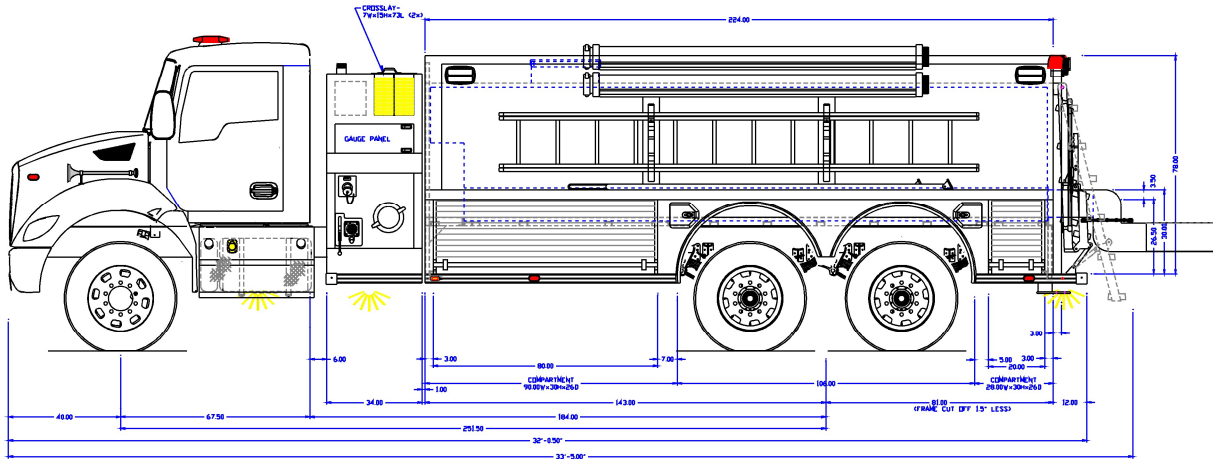

Rosenbauer FX 1/8

2024-03-13

- NOTES:
1. OVERALL HEIGHT IS IN LOADED CONDITION. UNLOADED HEIGHTS MAY BE 4" ABOVE HEIGHTS SHOWN.
 2. DO NOT SCALE DRAWING.
 3. ALL DIMENSIONS ARE APPROXIMATE AND SUBJECT TO ENGINEERING CHANGES.
 4. DRAWING MAY OR MAY NOT SHOW ALL ITEMS AS DESCRIBED IN THE WRITTEN DETAIL SPECIFICATIONS.
 5. INCLUSION OF AN ITEM ON THE DRAWING DOES NOT CONSTITUTE INCLUSION OF THAT ITEM WITH THE FINAL DELIVERED UNIT.
 6. THE EFFECTIVE DOOR OPENINGS WILL BE APPROX. 2" LESS THAN THE NOTED COMPARTMENT OPENING FOR ROLL UP DOORS AND UP TO APPROX. 4" LESS FOR HINGED DOORS

APPROVED BY:

CHASSIS:	KENWORTH 2DR
PUMP:	HALE DSD 1250 GPM
TANK:	POLY/2500
PANEL MATL:	STAINLESS STEEL
COMP INTERIOR:	SPATTER

REVISED: -	DATE: -	
DRAWN: NJ	DATE: 10-9-23	
PROPRIETARY AND CONFIDENTIAL THE INFORMATION CONTAINED IN THIS DRAWING IS THE SOLE PROPERTY OF ROSENBAUER. ANY REPRODUCTION IN PART OR AS A WHOLE WITHOUT THE WRITTEN PERMISSION OF ROSENBAUER IS PROHIBITED.		
MAXIMUM HEIGHT	NONE	
MAXIMUM LENGTH	NONE	
BODY WIDTH	101"	

STOCK 2500 TANKER 34 PUMPHOUSE

	ROSENBAUER FX 1/8"	
	323-D	-